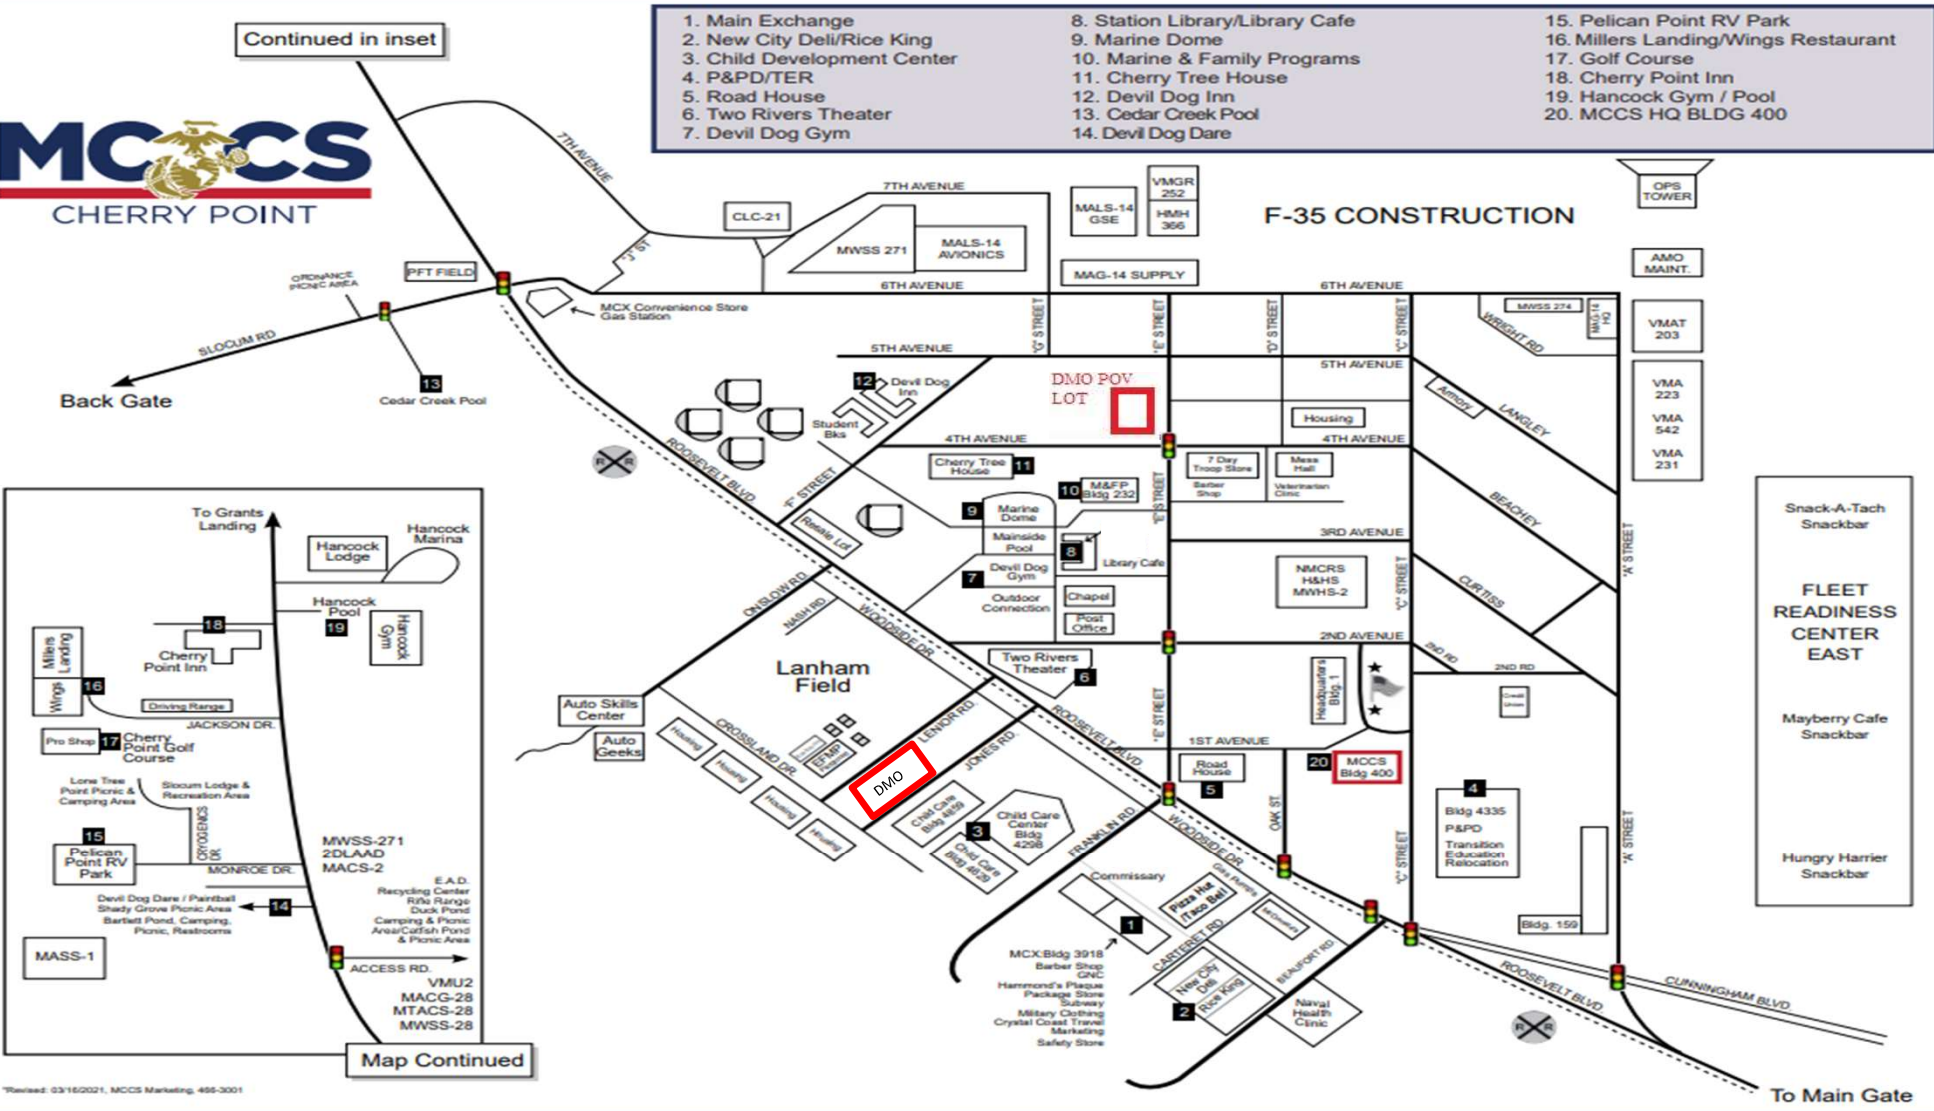

Continued in inset

- | | | |
|-----------------------------|---------------------------------|--------------------------------------|
| 1. Main Exchange | 8. Station Library/Library Cafe | 15. Pelican Point RV Park |
| 2. New City Deli/Rice King | 9. Marine Dome | 16. Millers Landing/Wings Restaurant |
| 3. Child Development Center | 10. Marine & Family Programs | 17. Golf Course |
| 4. P&PD/TER | 11. Cherry Tree House | 18. Cherry Point Inn |
| 5. Road House | 12. Devil Dog Inn | 19. Hancock Gym / Pool |
| 6. Two Rivers Theater | 13. Cedar Creek Pool | 20. MCCS HQ BLDG 400 |
| 7. Devil Dog Gym | 14. Devil Dog Dare | |

Map Continued

*Revised: 03/16/2021, MCCS Marketing, 450-3001