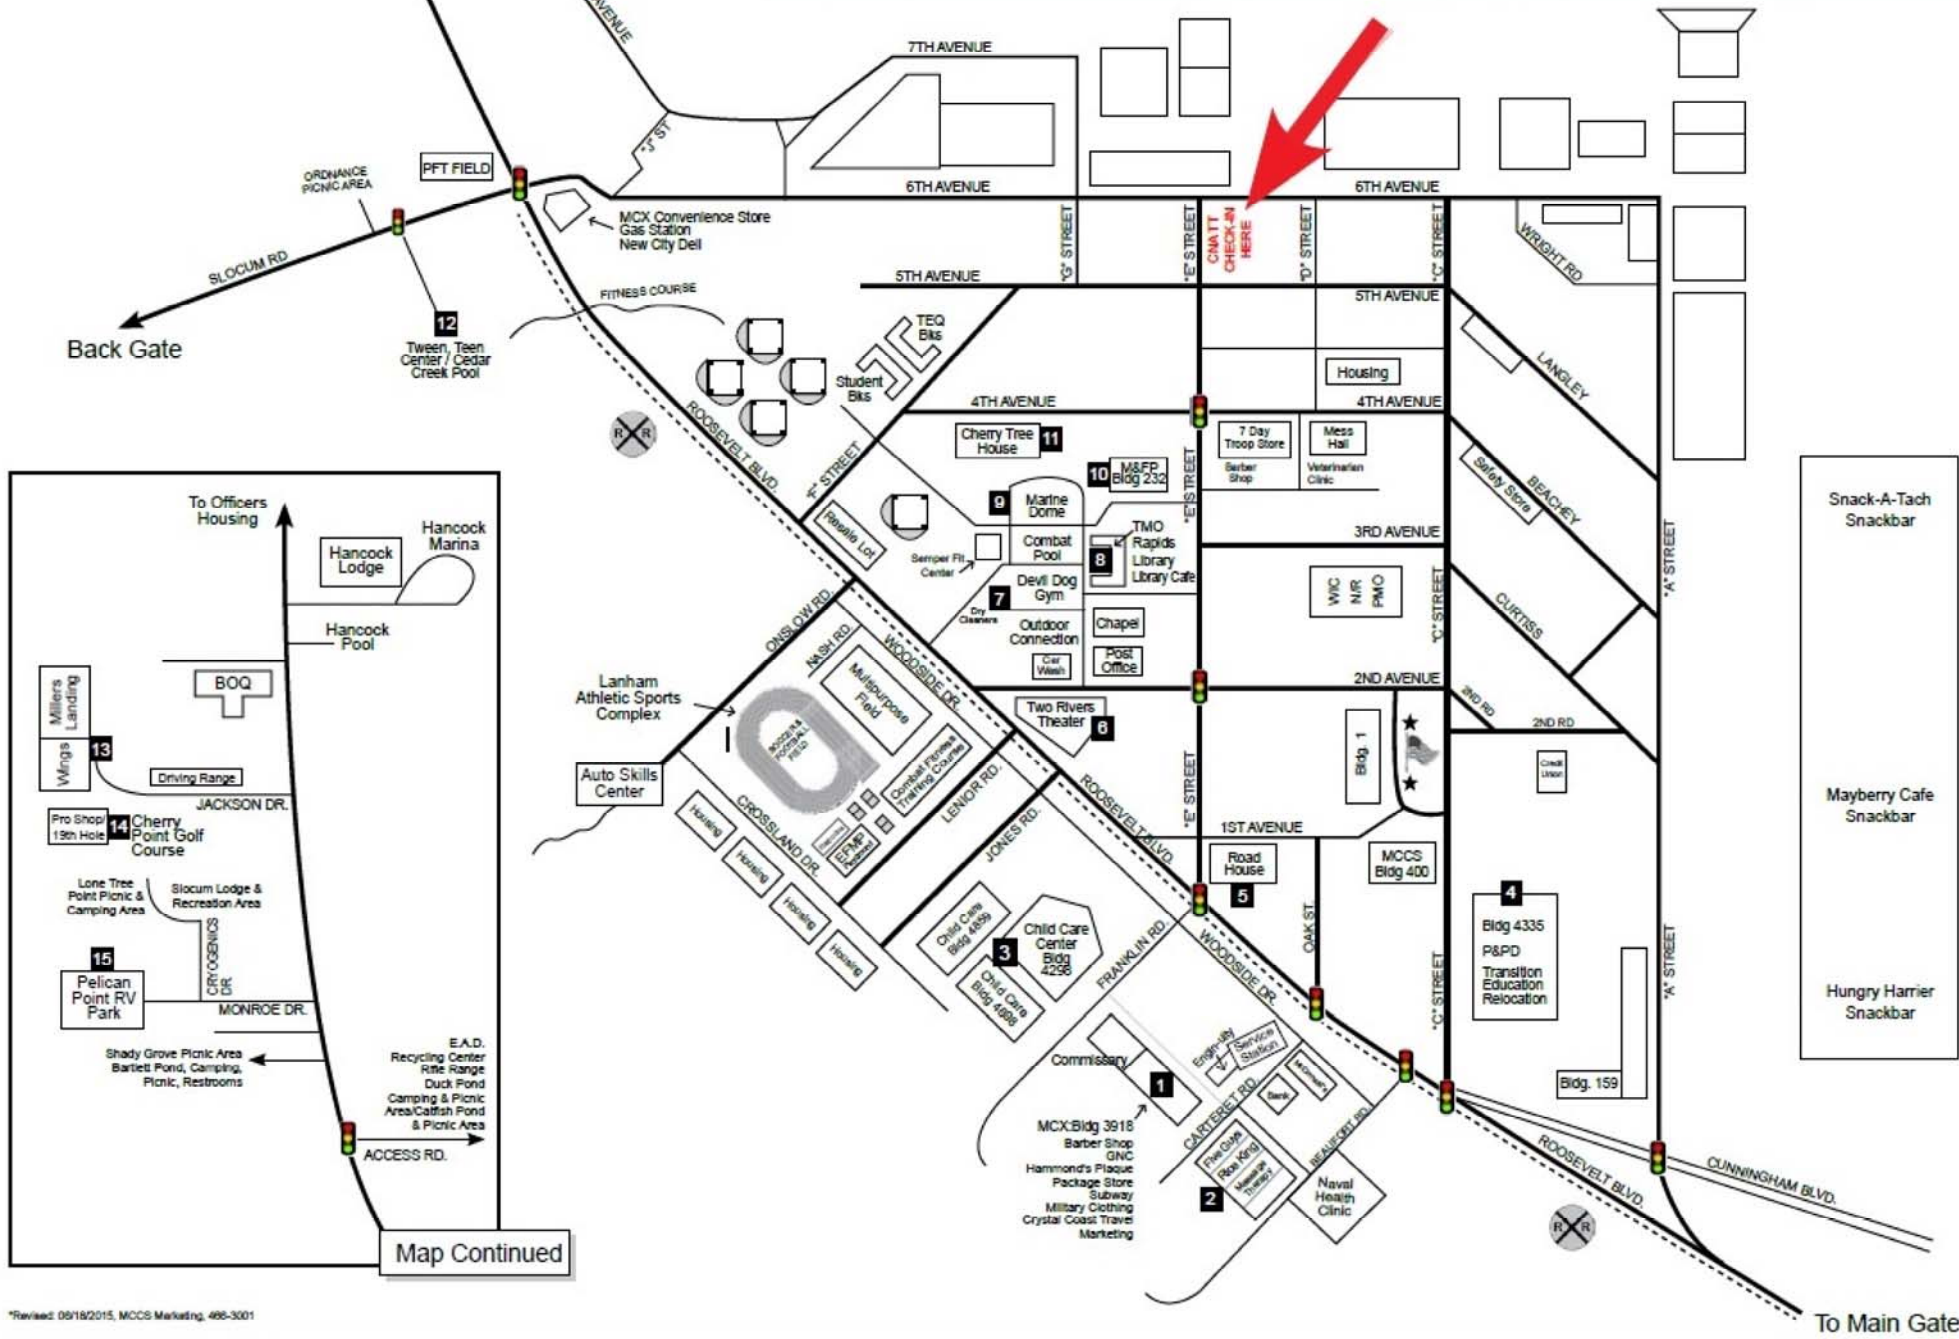

Continued in inset

- | | | |
|----------------------------|--------------------------------|-------------------------------------|
| 1 Main Exchange | 6 Two Rivers Theater | 11 Cherry Tree House |
| 2 Five Guys/Rice King | 7 Devil Dog Gym | 12 Tween, Teen Center |
| 3 Child Development Center | 8 Station Library/Library Cafe | 13 Millers Landing/Wings Restaurant |
| 4 P&PD/TER | 9 Marine Dome | 14 Golf Course/19th Hole |
| 5 Road House | 10 Marine & Family Programs | 15 Pelican Point RV Park |

Map Continued